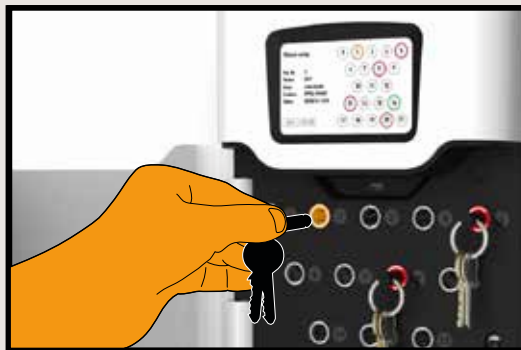

Operation

- Stand-alone Plug & Play solution with advanced RFID technology
- Touchscreen interface
- PIN access to designated keys or keysets which are individually locked in place
- Keys are securely attached using special security seals
- Simple to configure through setup wizard
- No requirement for network connection or PC
- Concealed robust fixing points allow secure wall fixing
- Mains operated with optional battery backup

How does it work?

Ensuring that the right keys are available to the right people at the right times is a concern for every organisation

User is required to enter his/her unique PIN code to gain access to the cabinet

All keys and keysets are individually locked by the Traka21 unit. Green LEDs indicate those keys to which this user has access. The user cannot remove keys highlighted by the Red LEDs which continue to remain locked in place.

Amber light indicates return position.

Traka21 iFob

Once attached to an iFob with a robust security seal, individual keys or keysets are assigned a specific receptor within the Traka cabinet and locked in place until released by an authorised user.