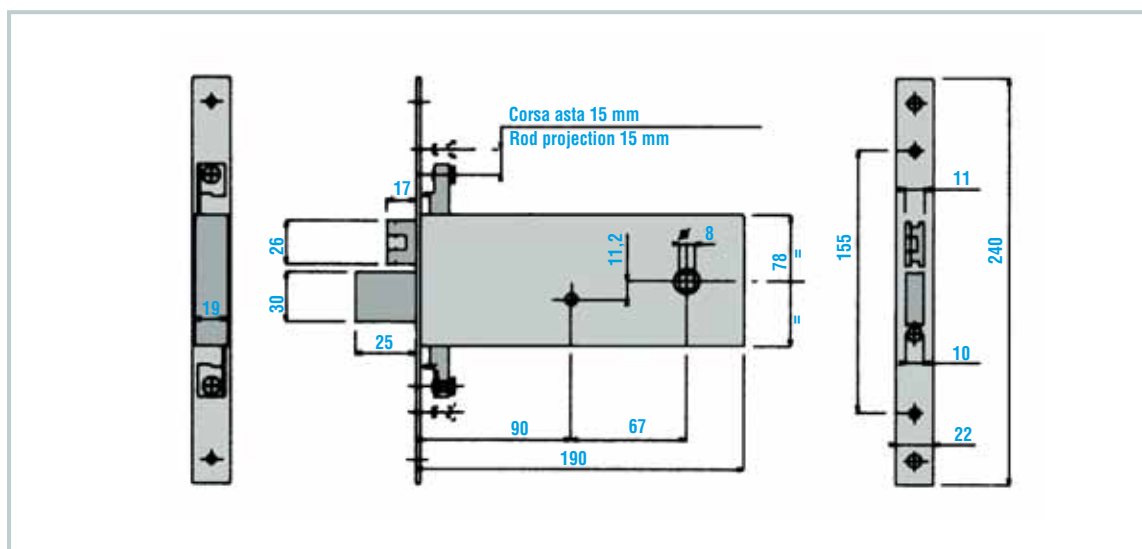

Packaging:

- 3 Cross keys
- 2 Nylon escutcheon for keys
- 1 Cup
- Fixing screws

To be ordered separately:

- Strikers

Codice / Code	Entrata / Backset mm			
Scrocco e catenaccio Latch bolt and dead bolt	94005 90 080	90	1.180	10
Rullo e catenaccio Roller latch and dead bolt	94305 90 000	90	1.180	10
Solo catenaccio Dead bolt only	94405 90 000	90	990	10