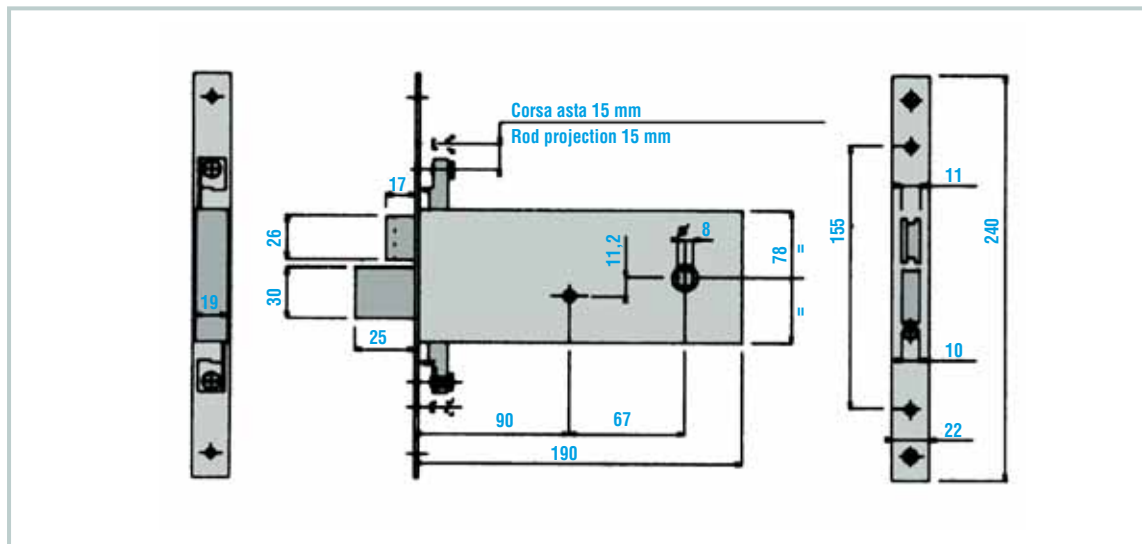

Codice / Code	Entrata / Backset mm			
Scrocco e catenaccio Latch bolt and dead bolt	94005 90 080	90	1.180	10
Rullo e catenaccio Roller latch and dead bolt	94305 90 000	90	1.180	10
Solo catenaccio Dead bolt only	94405 90 000	90	990	10