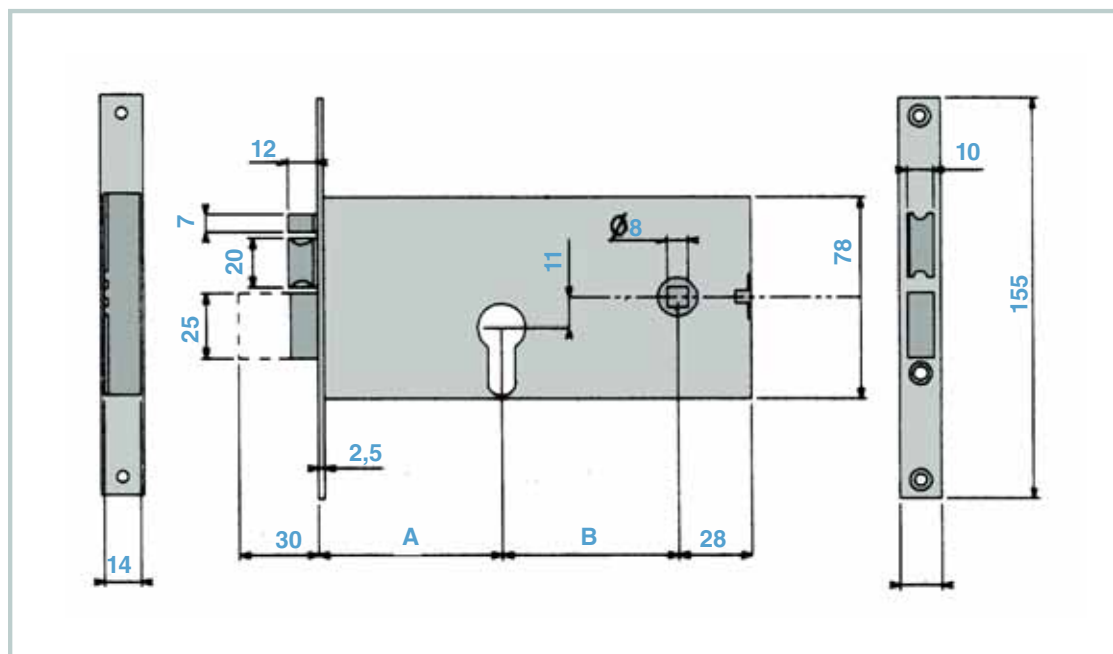

Elettroserrature
Electric locks

Codice / Code	Frontale / Forend mm	A Entrata/Backset	B mm		
95007 70 080	16	70	67	610	10
95007 80 080	16	80	67	640	10
95007 90 080	16	90	67	670	10
95507 70 080	22	70	67	630	10
95507 80 080	22	80	67	660	10
95507 90 080	22	90	67	690	10
95207 70 080	16	70	67	650	10
95707 70 080	22	70	67	680	10
95207 80 080	16	80	67	690	10
95207 90 080	16	90	67	720	10
95707 80 080	22	80	67	710	10
95707 90 080	22	90	67	740	10

Elettroserrature con
catenaccio a 2 mandate
Electric locks with
2-throw dead bolt

Elettroserrature con
catenaccio a 3 mandate
Electric locks with
3-throw dead bolt