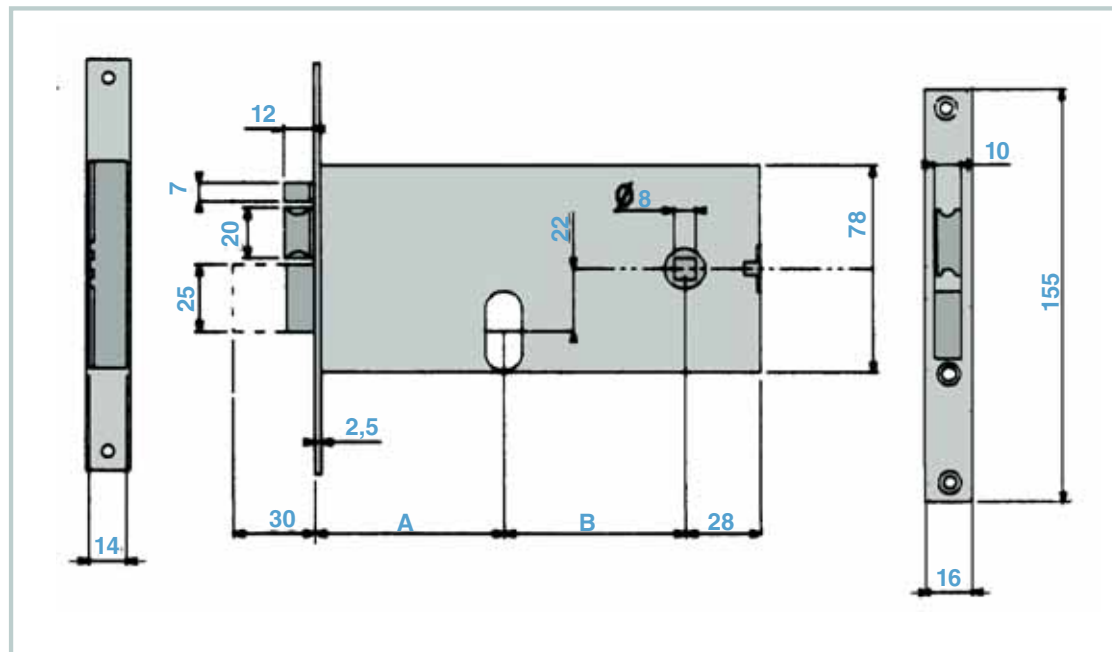

Elettroserrature
Electric locks

Codice / Code	Frontale / Forend mm	A Entrata/Backset	B mm		
95000 58 080	16	58	48	510	10
95000 70 080	16	70	48	540	10
95500 58 080	22	58	48	560	10
95500 70 080	22	70	48	590	10
95002 70 080	16	70	67	660	10
95002 80 080	16	80	67	680	10
95002 90 080	16	90	67	700	10
95502 70 080	22	70	67	670	10
95502 80 080	22	80	67	690	10
95502 90 080	22	90	67	720	10
95200 70 080	16	70	48	500	10
95700 70 080	22	70	48	530	10
95202 70 080	16	70	67	530	10
95702 70 080	22	70	67	560	10
95202 80 080	16	80	67	530	10
95202 90 080	16	90	67	560	10
95702 80 080	22	80	67	530	10
95702 90 080	22	90	67	560	10

Elettroserrature con
catenaccio a 2 mandate
Electric locks with
2-throw dead bolt

Elettroserrature con
catenaccio a 3 mandate
Electric locks with
3-throw dead bolt