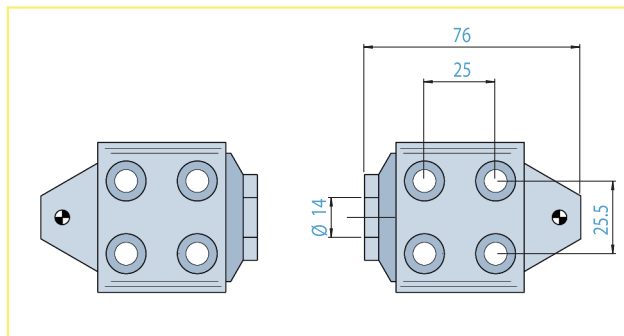

Codice / Code		
Scatola / Box		
PAL40 00 63	460	6
Blister		
PAL40 00 83	460	6