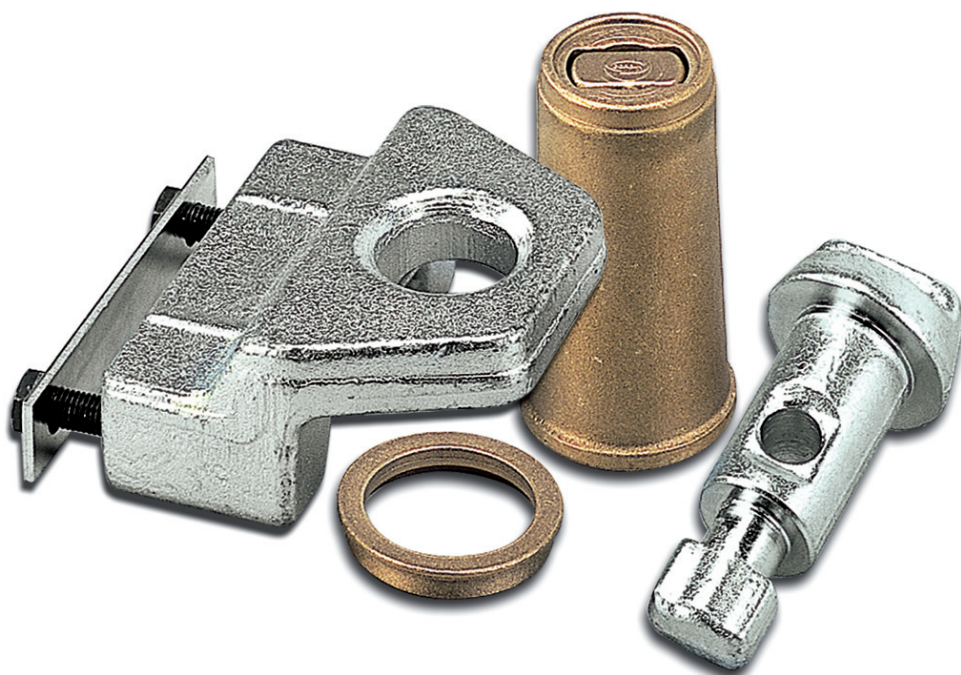

ASSA ABLOY Italia S.p.A.
Via Modena 68 - 40017 San Giovanni in Persiceto (BO) Italy
Tel. +39 051 6812411 - Fax +39 051 827486
info@assaabloy.it - www.assaabloy.it

ASSA ABLOY is the
global leader in door
opening solutions,
dedicated to satisfying
end-user needs for
security, safety and
convenience.

www.assaabloy.com