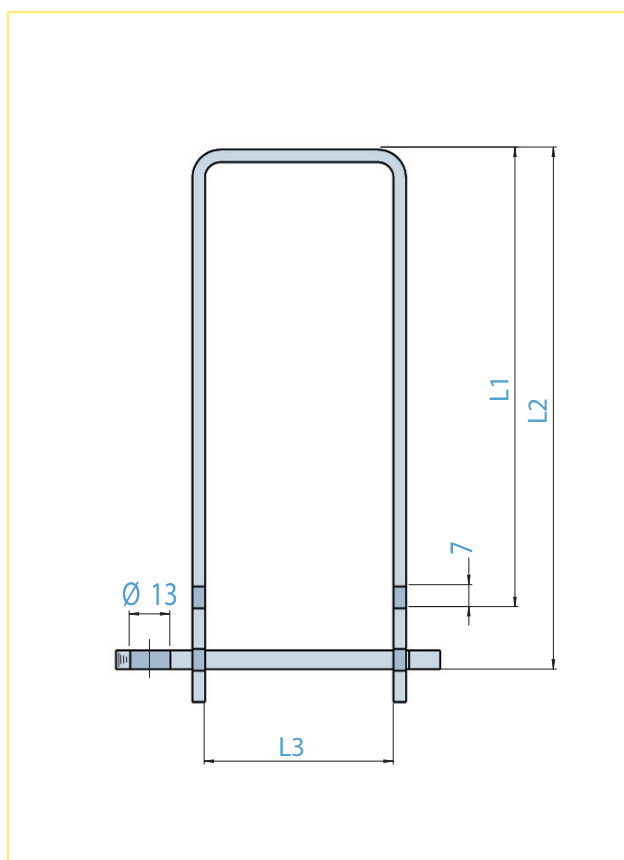

Codice / Code	L1	L2	L3		
	mm				
Scatola / Box					
PAL24 00 64	107	127	50,5	450	6
PAL24 00 65	147	167	60,5	560	6
Blister					
PAL24 00 84	107	127	50,5	450	4
PAL24 00 85	147	167	60,5	560	4