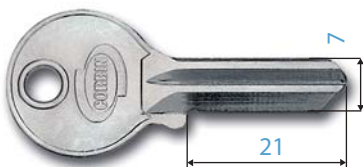

#### Features:

- **Key**  
2 each padlock  
Key withdrawal with shackle closed  
Key hole protected against drill
- **Shackle:**  
Chrome plated case-hardened steel
- **Body:**  
Solid brass with antridrill protection
- **Mechanism:**  
Antipick mushroom drivers  
Brass pins  
Shell Stainless steel
- **Packaging**  
Box or blister
- **A richiesta:**  
Special arrangements: KA

Scatola  
Box

Codice / Code	A	Ø	B mm	C	D				
PL801 60 00	60	8	17	13	26	5	PK100 58 01	192	6
PL801 70 00	70	10	20	16	27	5	PK100 58 01	250	6

Blister

PL801 61 00	60	8	17	13	26	5	PK100 58 01	192	6
PL801 71 00	70	10	20	16	27	5	PK100 58 01	250	6

Chiavi grezze (Ottone nichelato)  
Key blanks (Nickel plated brass)

60 - 70 mm	PK100 58 01	50

Impianti di cifratura speciale  
Special arrangements

**KA**

Impianto a chiave uguale (cifratura a ns. scelta)  
Keyed alike installation (keyed to our choice)