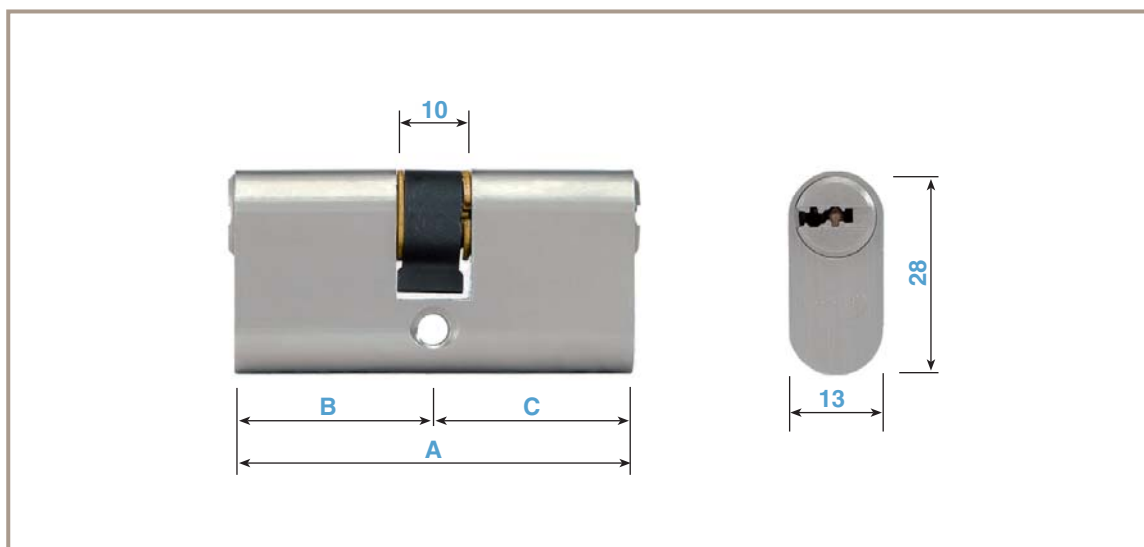

Codice / Code	A	B	C				
	mm						

PC360 00 04	54	27	27	5	PK360 05 00	200	12
PC360 00 10	60	30	30	5	PK360 05 00	240	12
PC360 00 12	65	30	35	5	PK360 05 00	280	12