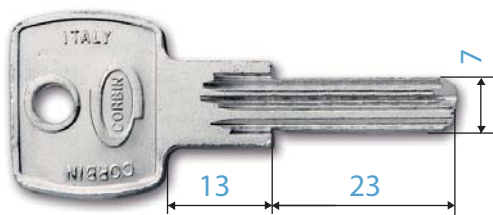

CORBIN Oval Cylinders

- 3 Keys each cylinder
- 5 Pins
- Type DIN Cam
- Finish: brass plated

Available on request:

- Finish: bright nickel plated
- Special arrangements: KA

Cilindri Euroval

- 3 Chiavi per cilindro
- 5 Pistoncini
- Camma tipo DIN
- Vite di fissaggio M5x75
- Finitura: ottone

A richiesta:

- Finitura: nichelato opaco
- Esecuzioni speciali: KA

EUROVAL Cylinders

- 3 Keys each cylinder
- 5 Pins
- Type DIN Cam
- Fixing screw M5x75
- Finish: brass plated

Available on request:

- Finish: dull nickel plated
- Special arrangements: KA

EUROVAL

Codice / Code	A	B	C				
	mm						

PC300 00 04	54	27	27	5	PK100 54 01	140	12
PC300 00 08	62	27	35	5	PK100 54 01	145	12
PC300 00 15	70	27	43	5	PK100 54 01	150	12

Codice / Code	A	B	C				
	mm						

PC360 00 04	54	27	27	5	PK360 05 00	200	12
PC360 00 10	60	30	30	5	PK360 05 00	240	12
PC360 00 12	65	30	35	5	PK360 05 00	280	12

Chiavi grezze (Ottone nichelato)

Key blanks (Nickel plated brass)

PK100 54 01

50

PK360 05 00

50

KA

Impianto a chiave uguale (cifratura a ns. scelta)
Keyed alike installation (keyed to our choice)