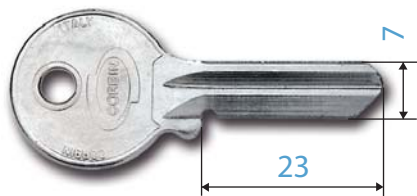

CORBIN Oval Cylinders

- 3 Keys each cylinder
- 5 Pins
- Type DIN Cam
- Finish: brass plated

Available on request:

- Finish: bright nickel plated
- Special arrangements: KA

Cilindri Euroval

- 3 Chiavi per cilindro
- 5 Pistoncini
- Camma tipo DIN
- Vite di fissaggio M5x75
- Finitura: ottone

A richiesta:

- Finitura: nichelato opaco
- Esecuzioni speciali: KA

EUROVAL Cylinders

- 3 Keys each cylinder
- 5 Pins
- Type DIN Cam
- Fixing screw M5x75
- Finish: brass plated

Available on request:

- Finish: dull nickel plated
- Special arrangements: KA

EUROVAL

Codice / Code	A	B	C				
	mm						

PC300 00 04	54	27	27	5	PK100 54 01	140	12
PC300 00 08	62	27	35	5	PK100 54 01	145	12
PC300 00 15	70	27	43	5	PK100 54 01	150	12

Codice / Code	A	B	C				
	mm						

PC360 00 04	54	27	27	5	PK360 05 00	200	12
PC360 00 10	60	30	30	5	PK360 05 00	240	12
PC360 00 12	65	30	35	5	PK360 05 00	280	12

Chiavi grezze (Ottone nichelato)

Key blanks (Nickel plated brass)

PK100 54 01

50

PK360 05 00

50

KA

Impianto a chiave uguale (cifratura a ns. scelta)
Keyed alike installation (keyed to our choice)